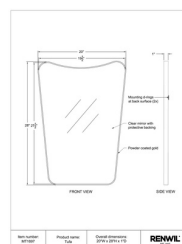

21.25"W X 34.5"H X
0.5"D

\$414

PHIALE | MT1742

\$549

19.75"W X 53"H X 1"D

GLEN | MT1706

DIA-48" X 1"D

VERTICE | MT1698

24"W X 38"H X 1"D

TUFA | MT1697

20"W X 28"H X 1"D

WHITNEY BEADED
MT1638

\$479

W:34" x H:46" x D:1.5

WHITNEY BEADED LEANER

MT1637

\$579

32"W X 78"H X 1.5"D

ORWELL | MT1677

32"W X 35"H X

1.25"D

\$509